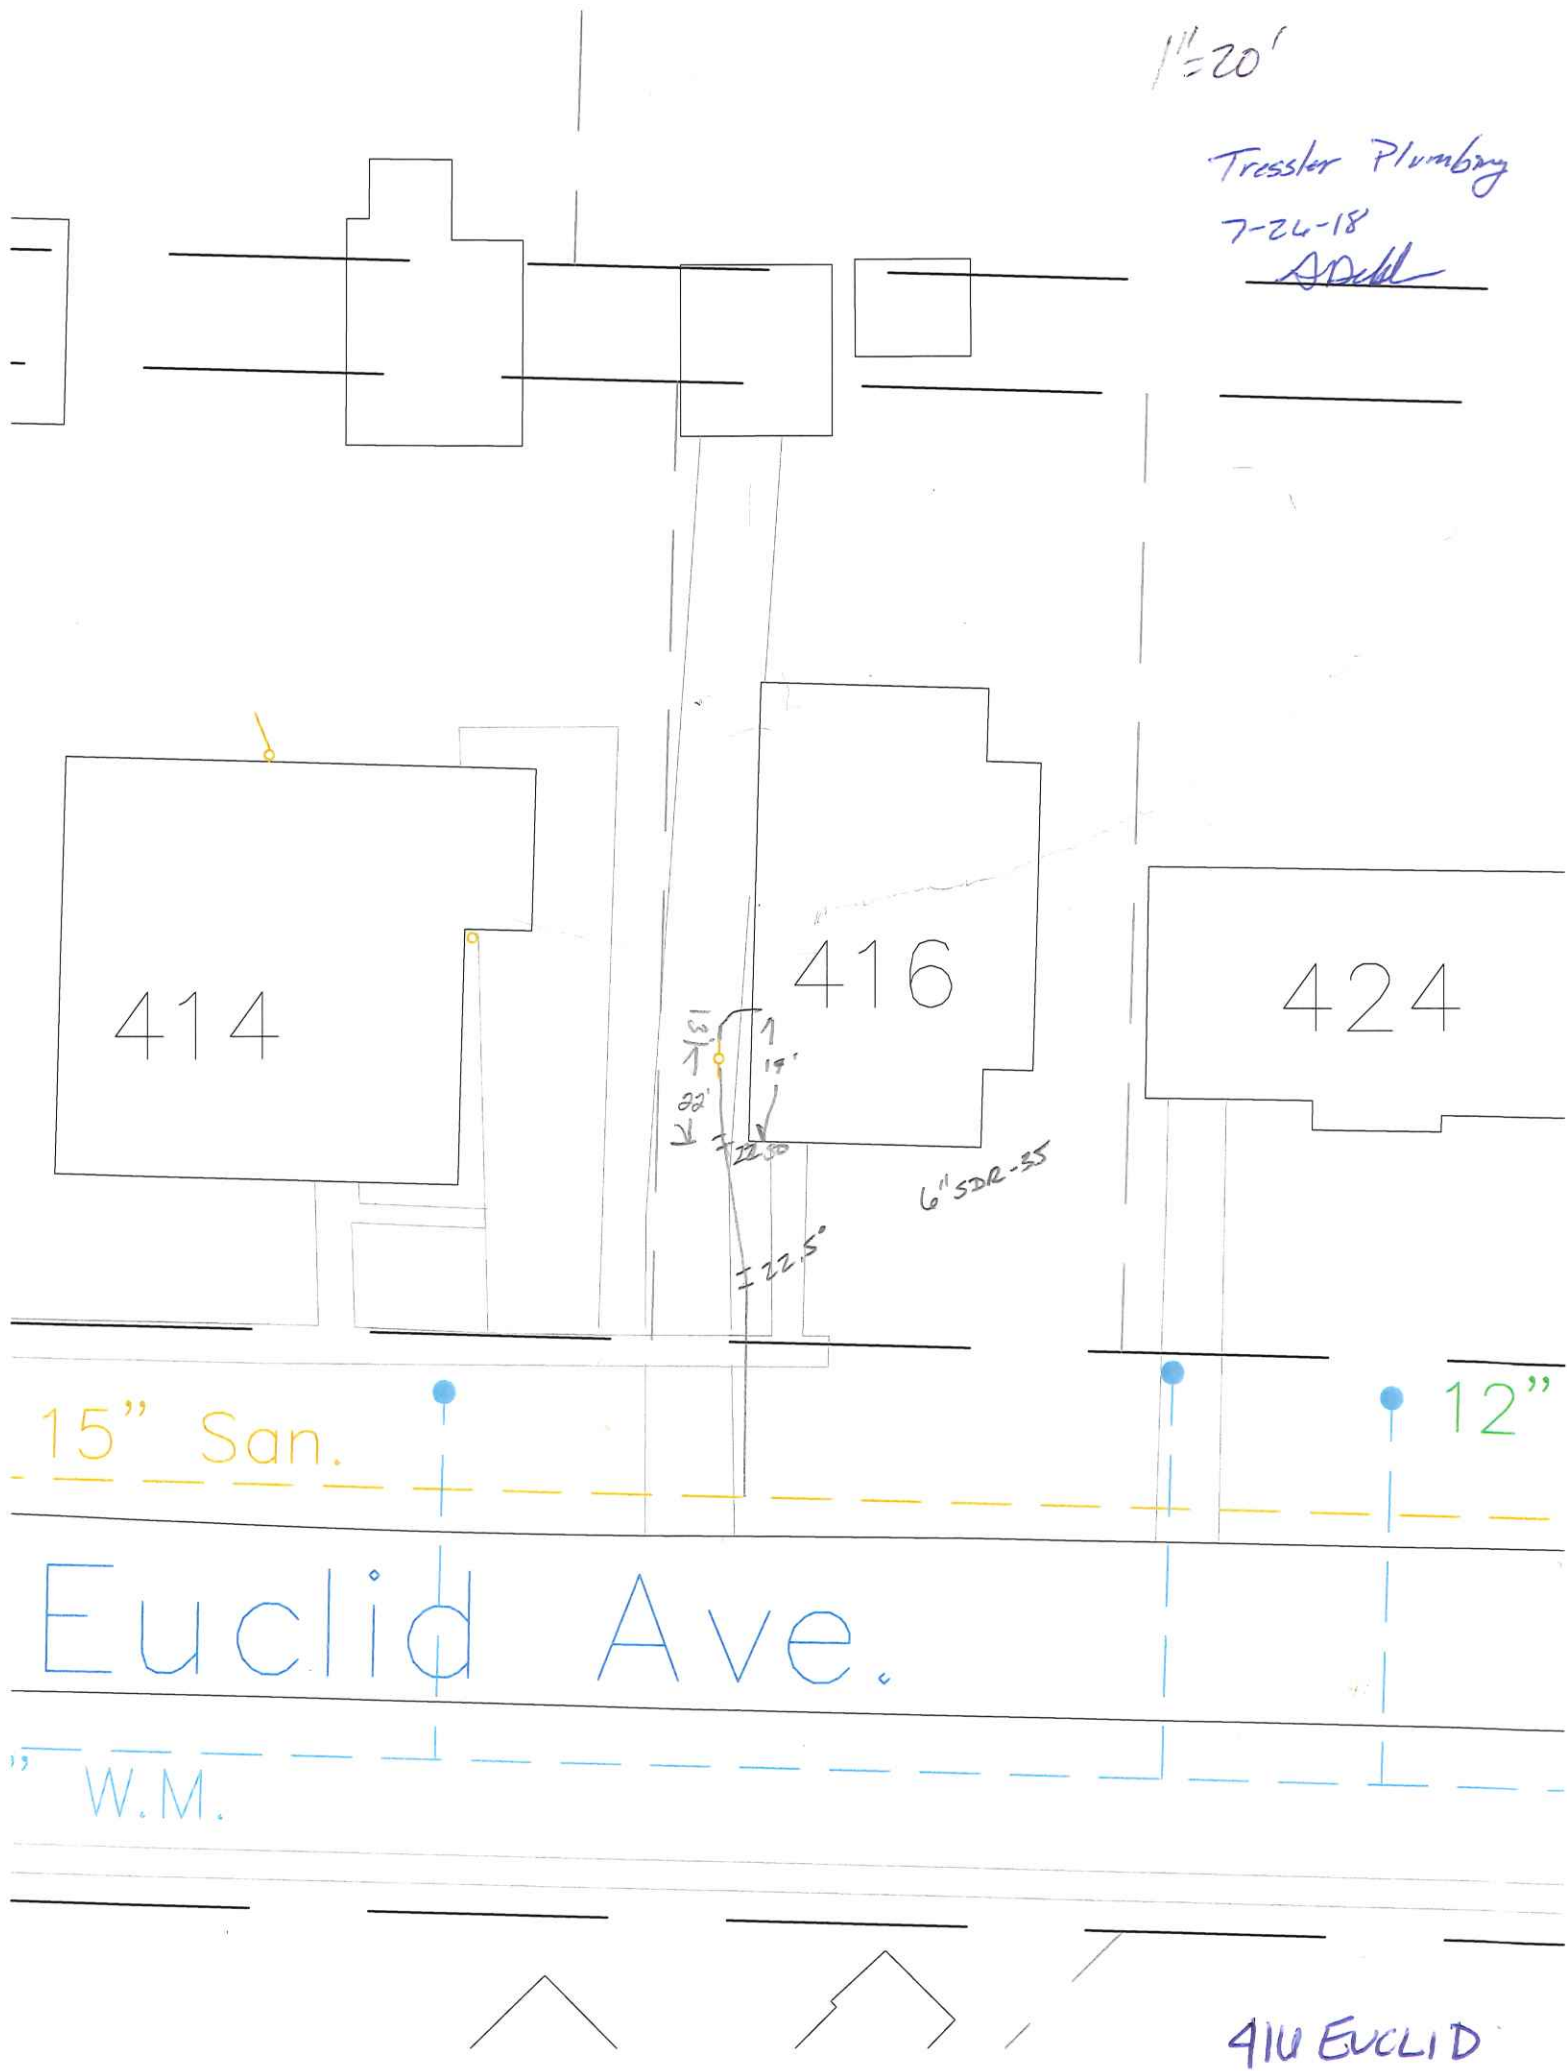

1"=20'

Tressler Plumbing

7-26-18

ASD

414

416

424

15" San.

12"

Euclid Ave.

W.M.

410 EUCLID

13'
19'
22.5°
22.5°

6" SDR-35